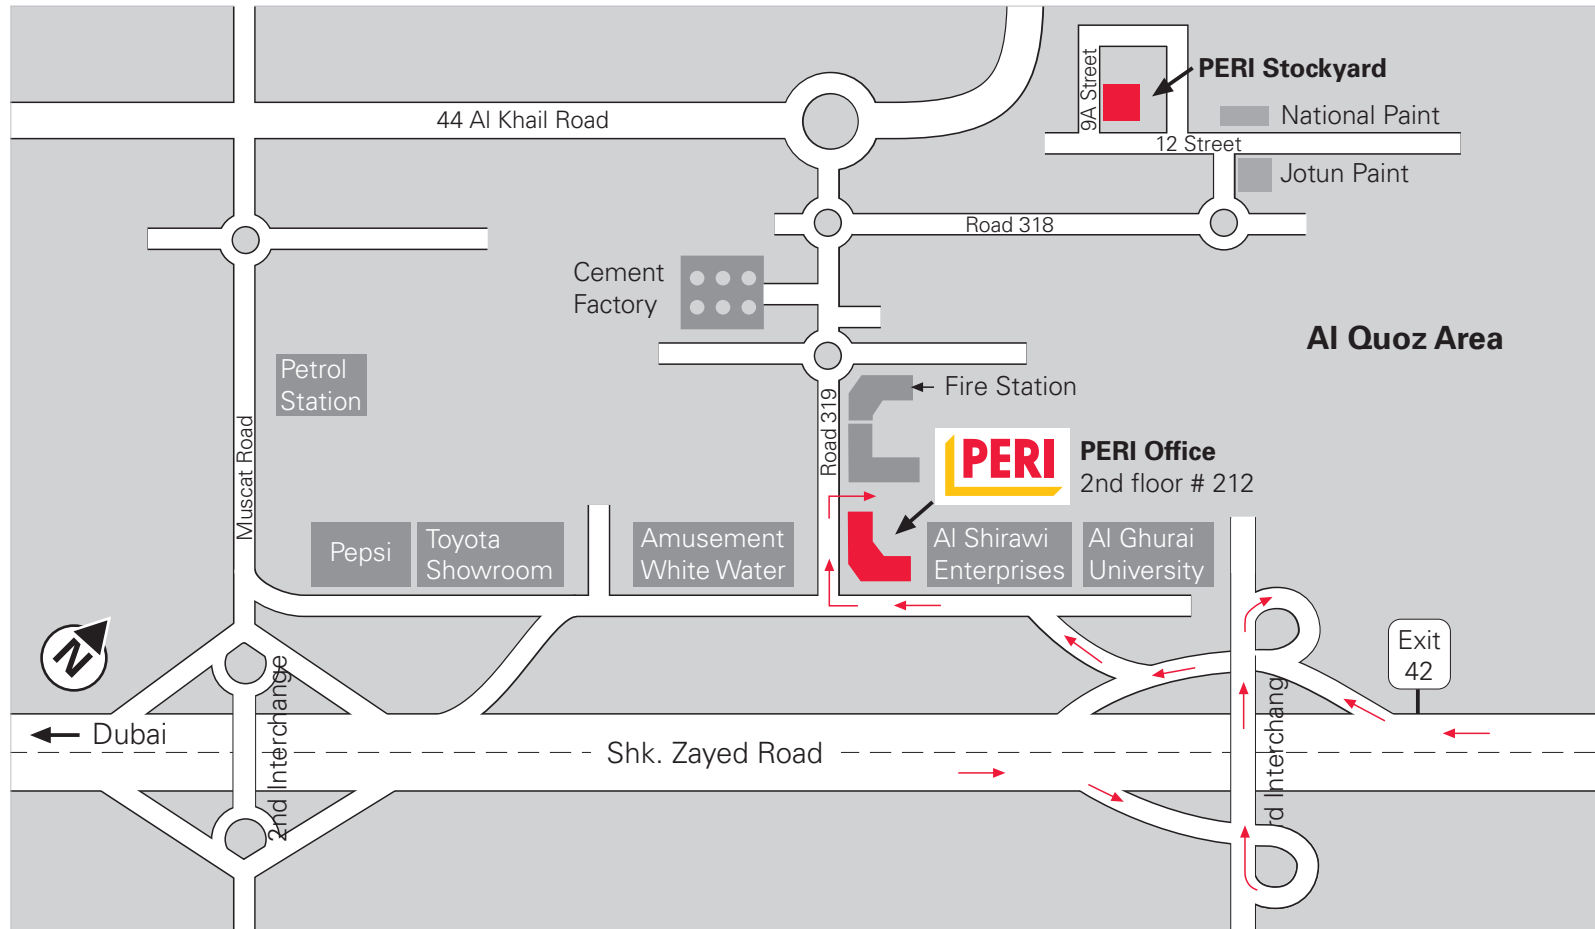

You will find us here:

PERI Office: PERI (L.L.C.)
 Brashy Building, Office No. 212
 Shk. Zayed Road
 P.O. Box 27933
 Dubai, U.A.E.
 Tel.: +9 71 (4) 3 39 44 94
 Fax: +9 71 (4) 3 39 44 34
 perillc@perime.com
 www.perime.com