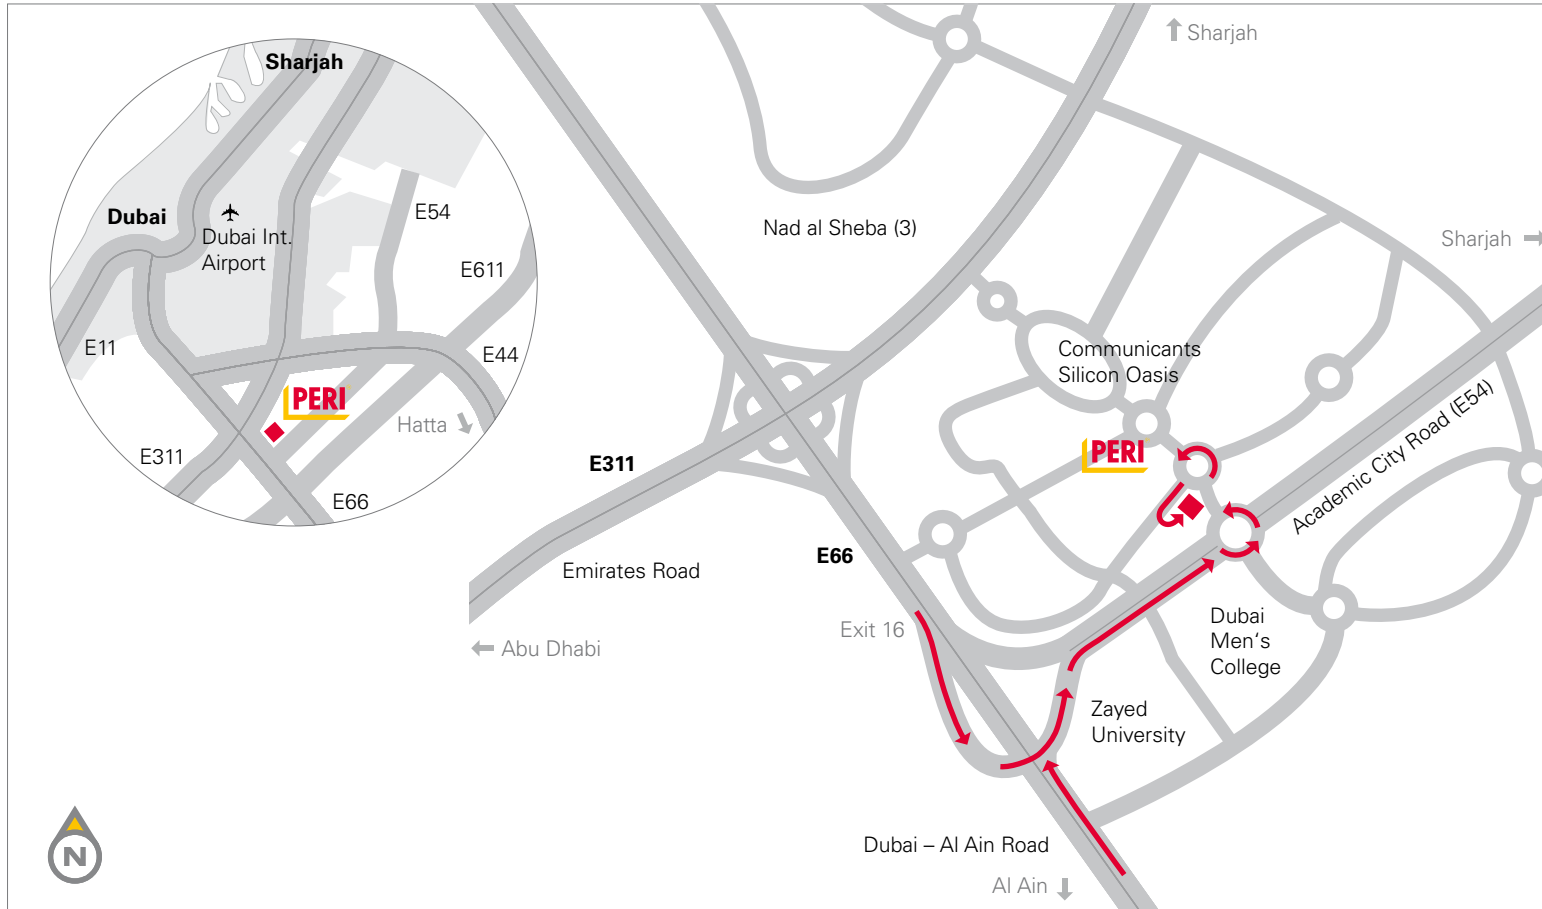

# PERI United Arab Emirates Dubai

You will find us here

**PERI L.L.C.**  
Formwork Shoring Engineering  
Palace Towers, 24th floor,  
Silicon Oasis,  
P.O. Box 27933  
Dubai  
Phone: +971 (0)4.3 26 29 92  
Fax: +971 (0)4.3 26 29 93  
perillc@perime.com  
www.perime.com