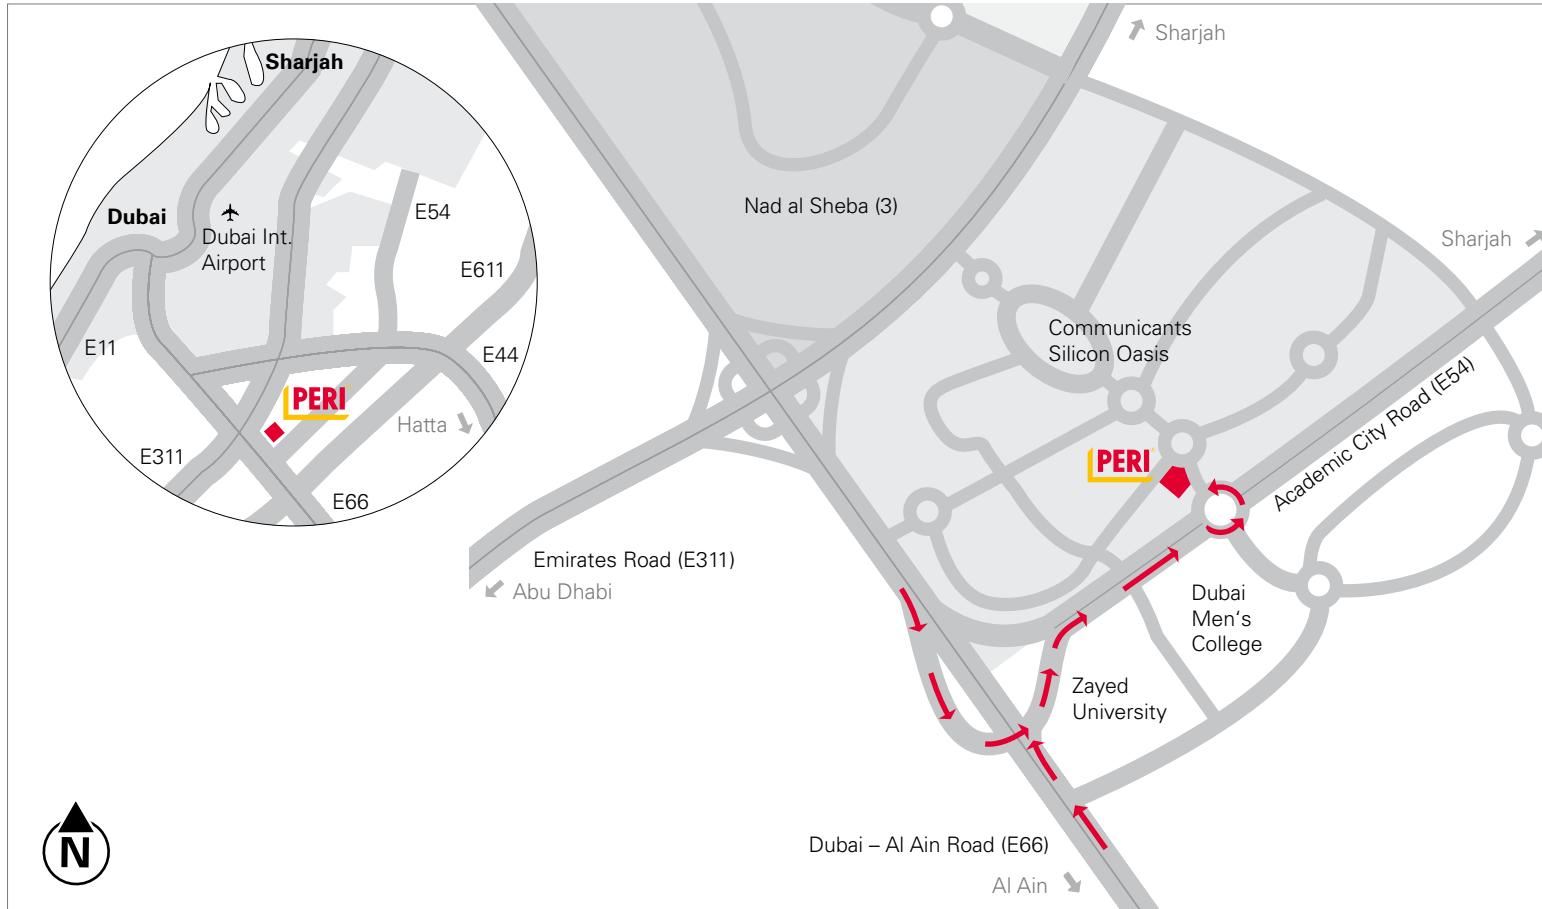

# PERI United Arab Emirates Dubai

You will find us here

**PERI L.L.C.**  
Formwork Shoring Engineering  
Palace Towers, 24th floor,  
Silicon Oasis,  
P.O. Box 27933  
Dubai  
Phone: +971 (0)4.3 26 29 92  
Fax: +971 (0)4.3 26 29 93  
perillc@perime.com  
www.perime.com