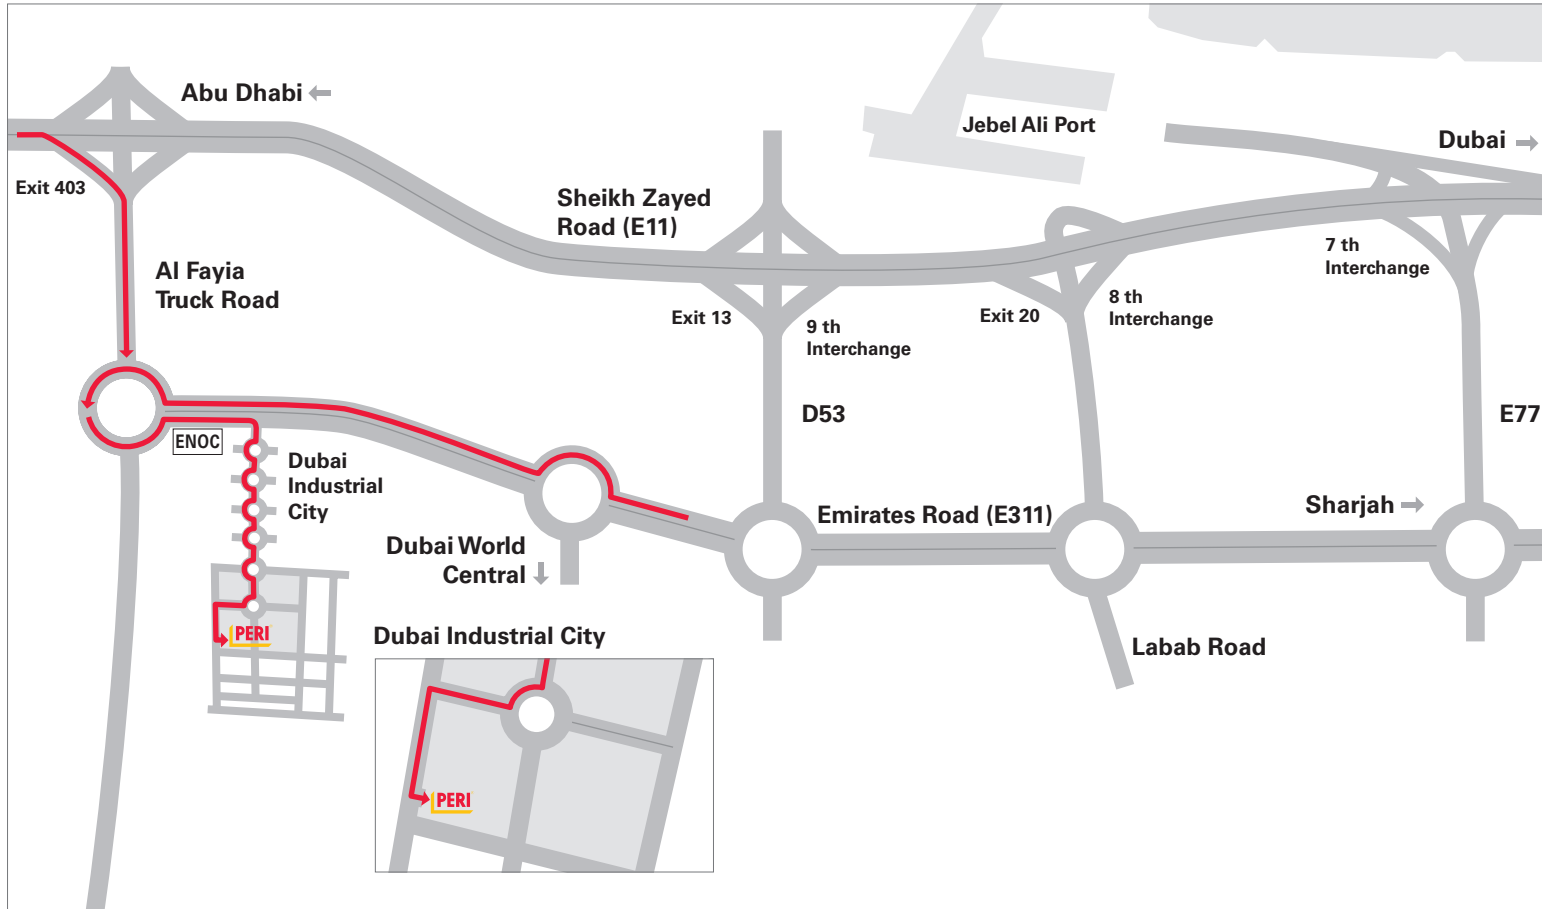

PERI L.L.C. UAE

You will find our Stockyard here

PERI L.L.C. Dubai Stockyard
Dubai Industrial City
P.O. Box 27933
Dubai, U.A.E.
Phone: +971 (0)4.45 4 83 15
Fax: +971 (0)4.45 4 83 16
perillc@perime.com
www.perime.com